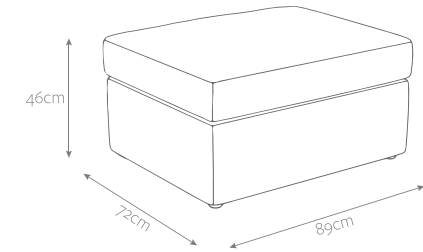

FSC certified wood

GreenFR® protection

OEKO-TEX™ STANDARD 100 Certified

Sleep well, feel good.™