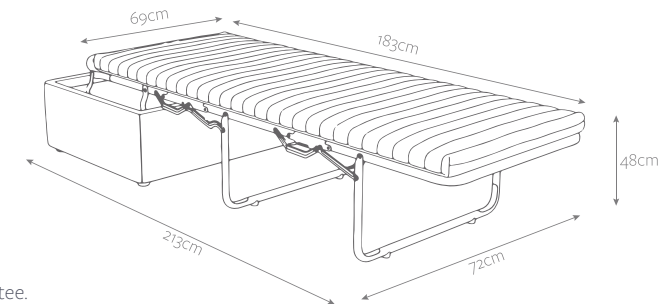

FSC certified wood

GreenFR® protection

OEKO-TEX™ STANDARD 100 Certified

Sleep well, feel good.™