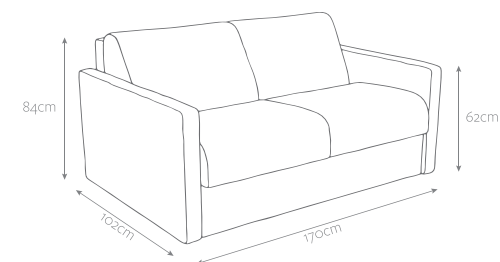

FSC certified wood

GreenFR® protection

OEKO-TEX™
STANDARD 100 Certified