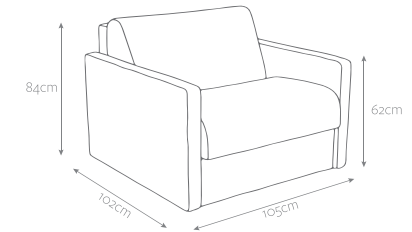

FSC certified wood

GreenFR® protection

OEKO-TEX™
STANDARD 100 Certified