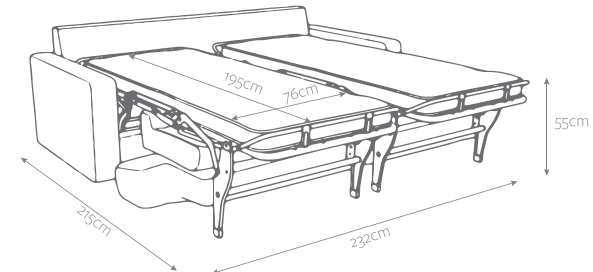

FSC certified wood

GreenFR® protection

OEKO-TEX™
STANDARD 100 Certified