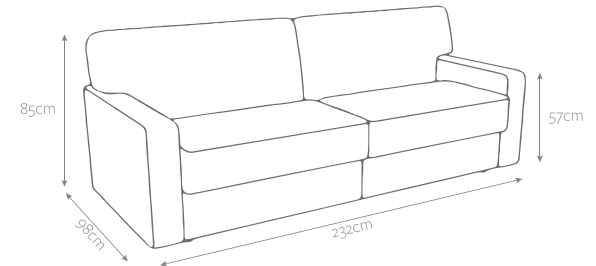

FSC certified wood

GreenFR® protection

OEKO-TEX™
STANDARD 100 Certified