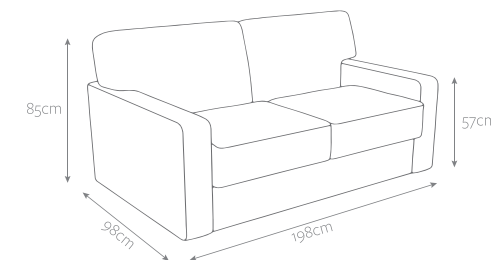

FSC certified wood

GreenFR® protection

OEKO-TEX™
STANDARD 100 Certified