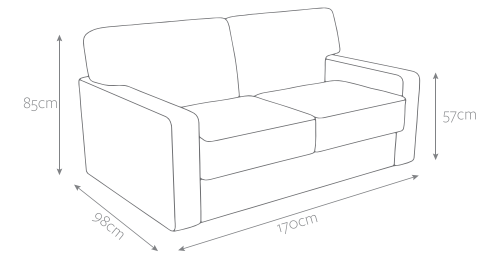

FSC certified wood

GreenFR® protection

OEKO-TEX™
STANDARD 100 Certified