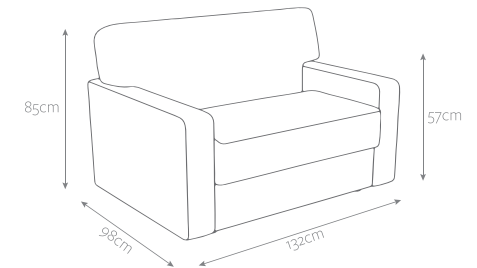

FSC certified wood

GreenFR® protection

OEKO-TEX™
STANDARD 100 Certified