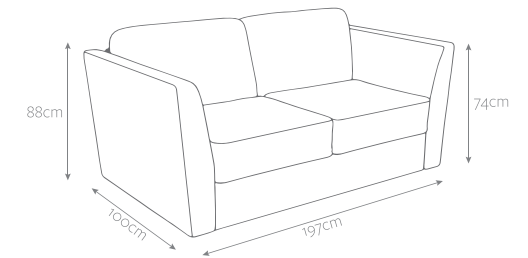

FSC certified wood

GreenFR® protection

OEKO-TEX™
STANDARD 100 Certified

Sleep well, feel good.™