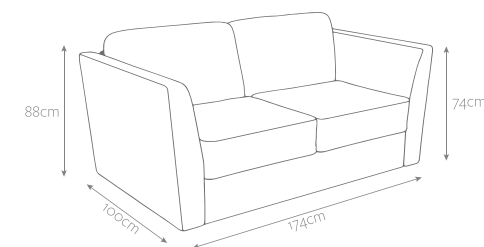

FSC certified wood

GreenFR® protection

OEKO-TEX™
STANDARD 100 Certified

Sleep well, feel good.™