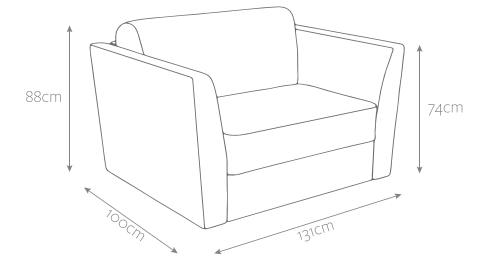

FSC certified wood

GreenFR® protection

OEKO-TEX™
STANDARD 100 Certified

Sleep well, feel good.™