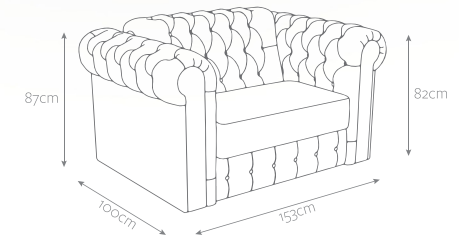

FSC certified wood

GreenFR® protection

OEKO-TEX™
STANDARD 100 Certified