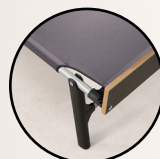

> Key Features:

Supportive Mono-Tex™ Platform Base

J-Grip™ Anti-Tip legs

Foot locking castors

Roll with ease

Patented folding mechanism

Hand tufted construction

> Roll with ease
360° Foot locking castors