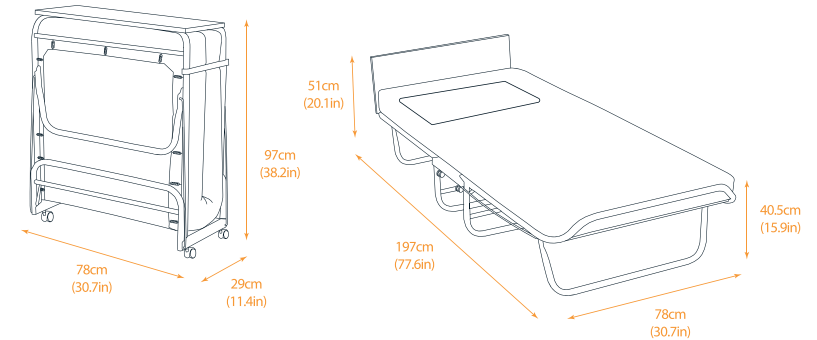

Certifications

Tested and certified by UKAS accredited testing houses North American safety standards.

Frame BS EN 1725	Mattress BS EN 597-1 - FR requirement BS EN 597-2 - FR requirement BS 6807 - Clause 9 (Source 5) FR requirement BS 7177 Contract - FR requirements 16 CFR 1633 Standard

Made in the UK

Lifetime frame guarantee

Mattress depth

J-Text sprung base

360° castors

†This folding bed features a Performance e-Fibre mattress so it is suitable for use in contract environments.

5 year frame guarantee when used in contract environments.

Product is sold subject to Jay-Be® standard terms and conditions. See full terms at jaybe.com/legal

Features

- Practical and reliable solution for Guest Houses, Hotels and other contract environments.
- Specifically made to meet the legal requirements for contract use.
- Fully automatic folding legs make it easy to open and close in seconds.
- Full width headboard† with a Walnut effect finish.
- FSC Certified Wood – harvested from 100% approved, traceable, sustainable and ethical sources.
- Foot end to keep your mattress in place.
- 360° castors† for easy manoeuvrability.
- J-Text sprung base system for durability, support and comfort.
- Durable powder coat paint finish.
- Made with sustainably sourced, recyclable materials reducing landfill waste.
- Exceeds British, European and North American safety standards.

Visitor Contract Single with a Performance e-Fibre mattress

107802

† This product requires assembly with its castors and headboard.

Feel good, sleep well.™

100% foam free

Recyclable steel frame

Recyclable plastic brackets

Helping protect wildlife

Sustainable e-Fibre

FSC certified wood