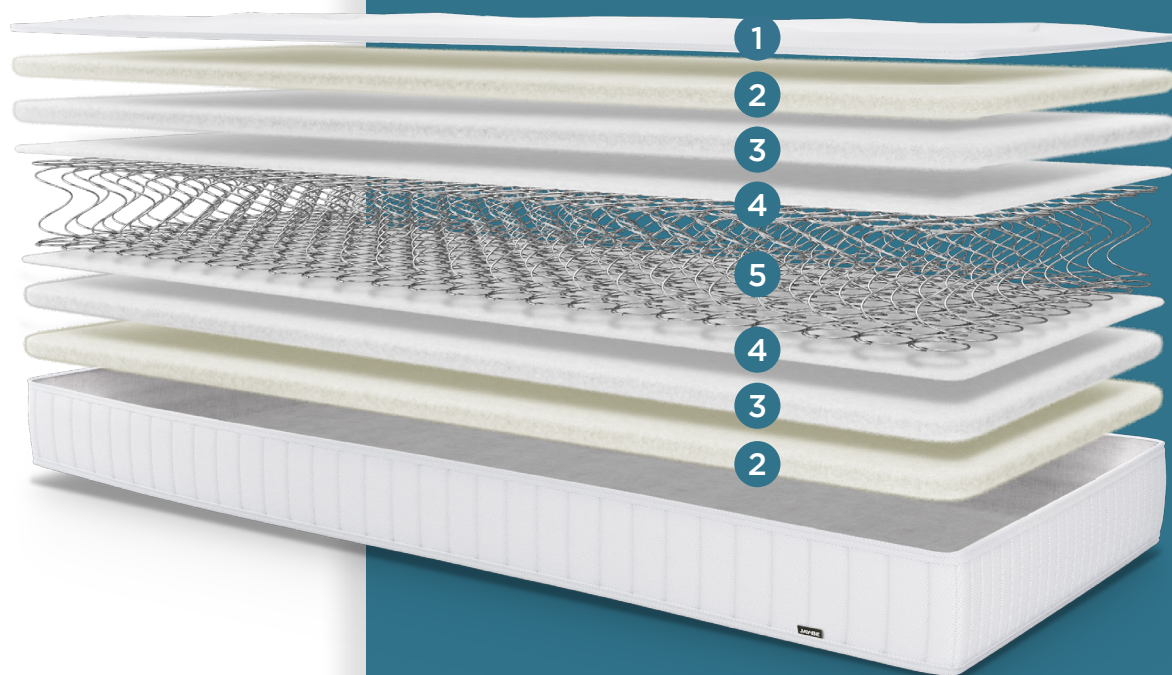

Features

- A heavy duty, reliable solution for Guest Houses, Hotels and other contract environments.
- Deep sprung mattress with luxury lambswool filling for comfort and temperature regulation.
- Easy to wipe clean durable powder coat painted steel frame.
- Fully automatic folding legs make it easy to open and close in seconds.
- Full width headboard† with a Beech effect finish.
- FSC Certified Wood – harvested from 100% approved, traceable, sustainable and ethical sources.
- Foot end to keep your mattress in place.
- Heavy duty 360° castors for easy manoeuvrability.
- J-Text sprung base system for durability, support and comfort.
- Made with sustainably sourced, recyclable materials reducing landfill waste.
- Exceeds British, European and North American safety standards.

† This product requires assembly with its headboard.

Deep Sprung

Crown Premier Single with a Deep Sprung Core mattress

106801

Feel good, sleep well.™

100% foam free

Recyclable steel frame

Helping protect wildlife

Sustainable e-Fibre

FSC certified wood

Mattress option

Crown Premier Single

Deep Sprung Core mattress

- 1 Traditional hand-tufted construction.**
- 1 Performance layer of wool.**
Naturally improving the fire resistance of the mattress and actively wicking away moisture.
- 2 Breathable Rebound e-Fibre comfort layer.**
Smart polyester fibres bonded together into a breathable comfort layer.
- 3 High density e-Fibre insulator.**
Helps to prevent spring feel.
- 4 Deep Sprung Core layer.**
High density deep spring interior for evenly distributed support.