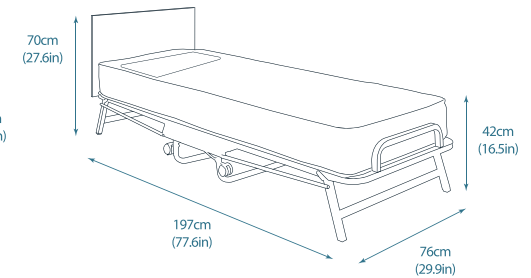

Frame
BS EN 1725

Mattress
BS EN 597-1 - FR requirement
BS EN 597-2 - FR requirement
BS 6807 - Clause 9 (Source 5) FR requirement
BS 7177 Contract - FR requirements
16 CFR 1633 Standard

Made in the UK

Lifetime frame guarantee

Mattress depth

J-Text sprung base

360° castors

†The Crown Premier features contract standard fire resistant wool layers. 5 year frame guarantee when used in contract environments. Product is sold subject to Jay-Be® standard terms and conditions. See full terms at jaybe.com/legal

Features

- A heavy duty, reliable solution for Guest Houses, Hotels and other contract environments.
- Deep sprung mattress with luxury lambswool filling for comfort and temperature regulation.
- Easy to wipe clean durable powder coat painted steel frame.
- Fully automatic folding legs make it easy to open and close in seconds.
- Full width headboard† with a Beech effect finish.
- FSC Certified Wood – harvested from 100% approved, traceable, sustainable and ethical sources.
- Foot end to keep your mattress in place.
- Heavy duty 360° castors for easy manoeuvrability.
- J-Text sprung base system for durability, support and comfort.
- Made with sustainably sourced, recyclable materials reducing landfill waste.
- Exceeds British, European and North American safety standards.

† This product requires assembly with its headboard.