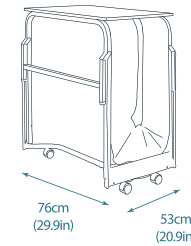

Frame
BS EN 1725

Mattress
BS EN 597-1 - FR requirement
BS EN 597-2 - FR requirement
BS 6807 - Clause 9 (Source 5) FR requirement
BS 7177 Contract - FR requirements
16 CFR 1633 Standard

Made in the UK

Lifetime frame guarantee

Mattress depth

J-Text sprung base

360° castors

†The Crown Premier features contract standard fire resistant wool layers. 5 year frame guarantee when used in contract environments. Product is sold subject to Jay-Be® standard terms and conditions. See full terms at jaybe.com/legal

Features

- A heavy duty, reliable solution for Guest Houses, Hotels and other contract environments.
- Deep sprung mattress with luxury lambswool filling for comfort and temperature regulation.
- Easy to wipe clean durable powder coat painted steel frame.
- Fully automatic folding legs make it easy to open and close in seconds.
- Full width headboard† with a Beech effect finish.
- FSC Certified Wood – harvested from 100% approved, traceable, sustainable and ethical sources.
- Foot end to keep your mattress in place.
- Heavy duty 360° castors for easy manoeuvrability.
- J-Text sprung base system for durability, support and comfort.
- Made with sustainably sourced, recyclable materials reducing landfill waste.
- Exceeds British, European and North American safety standards.

† This product requires assembly with its headboard.